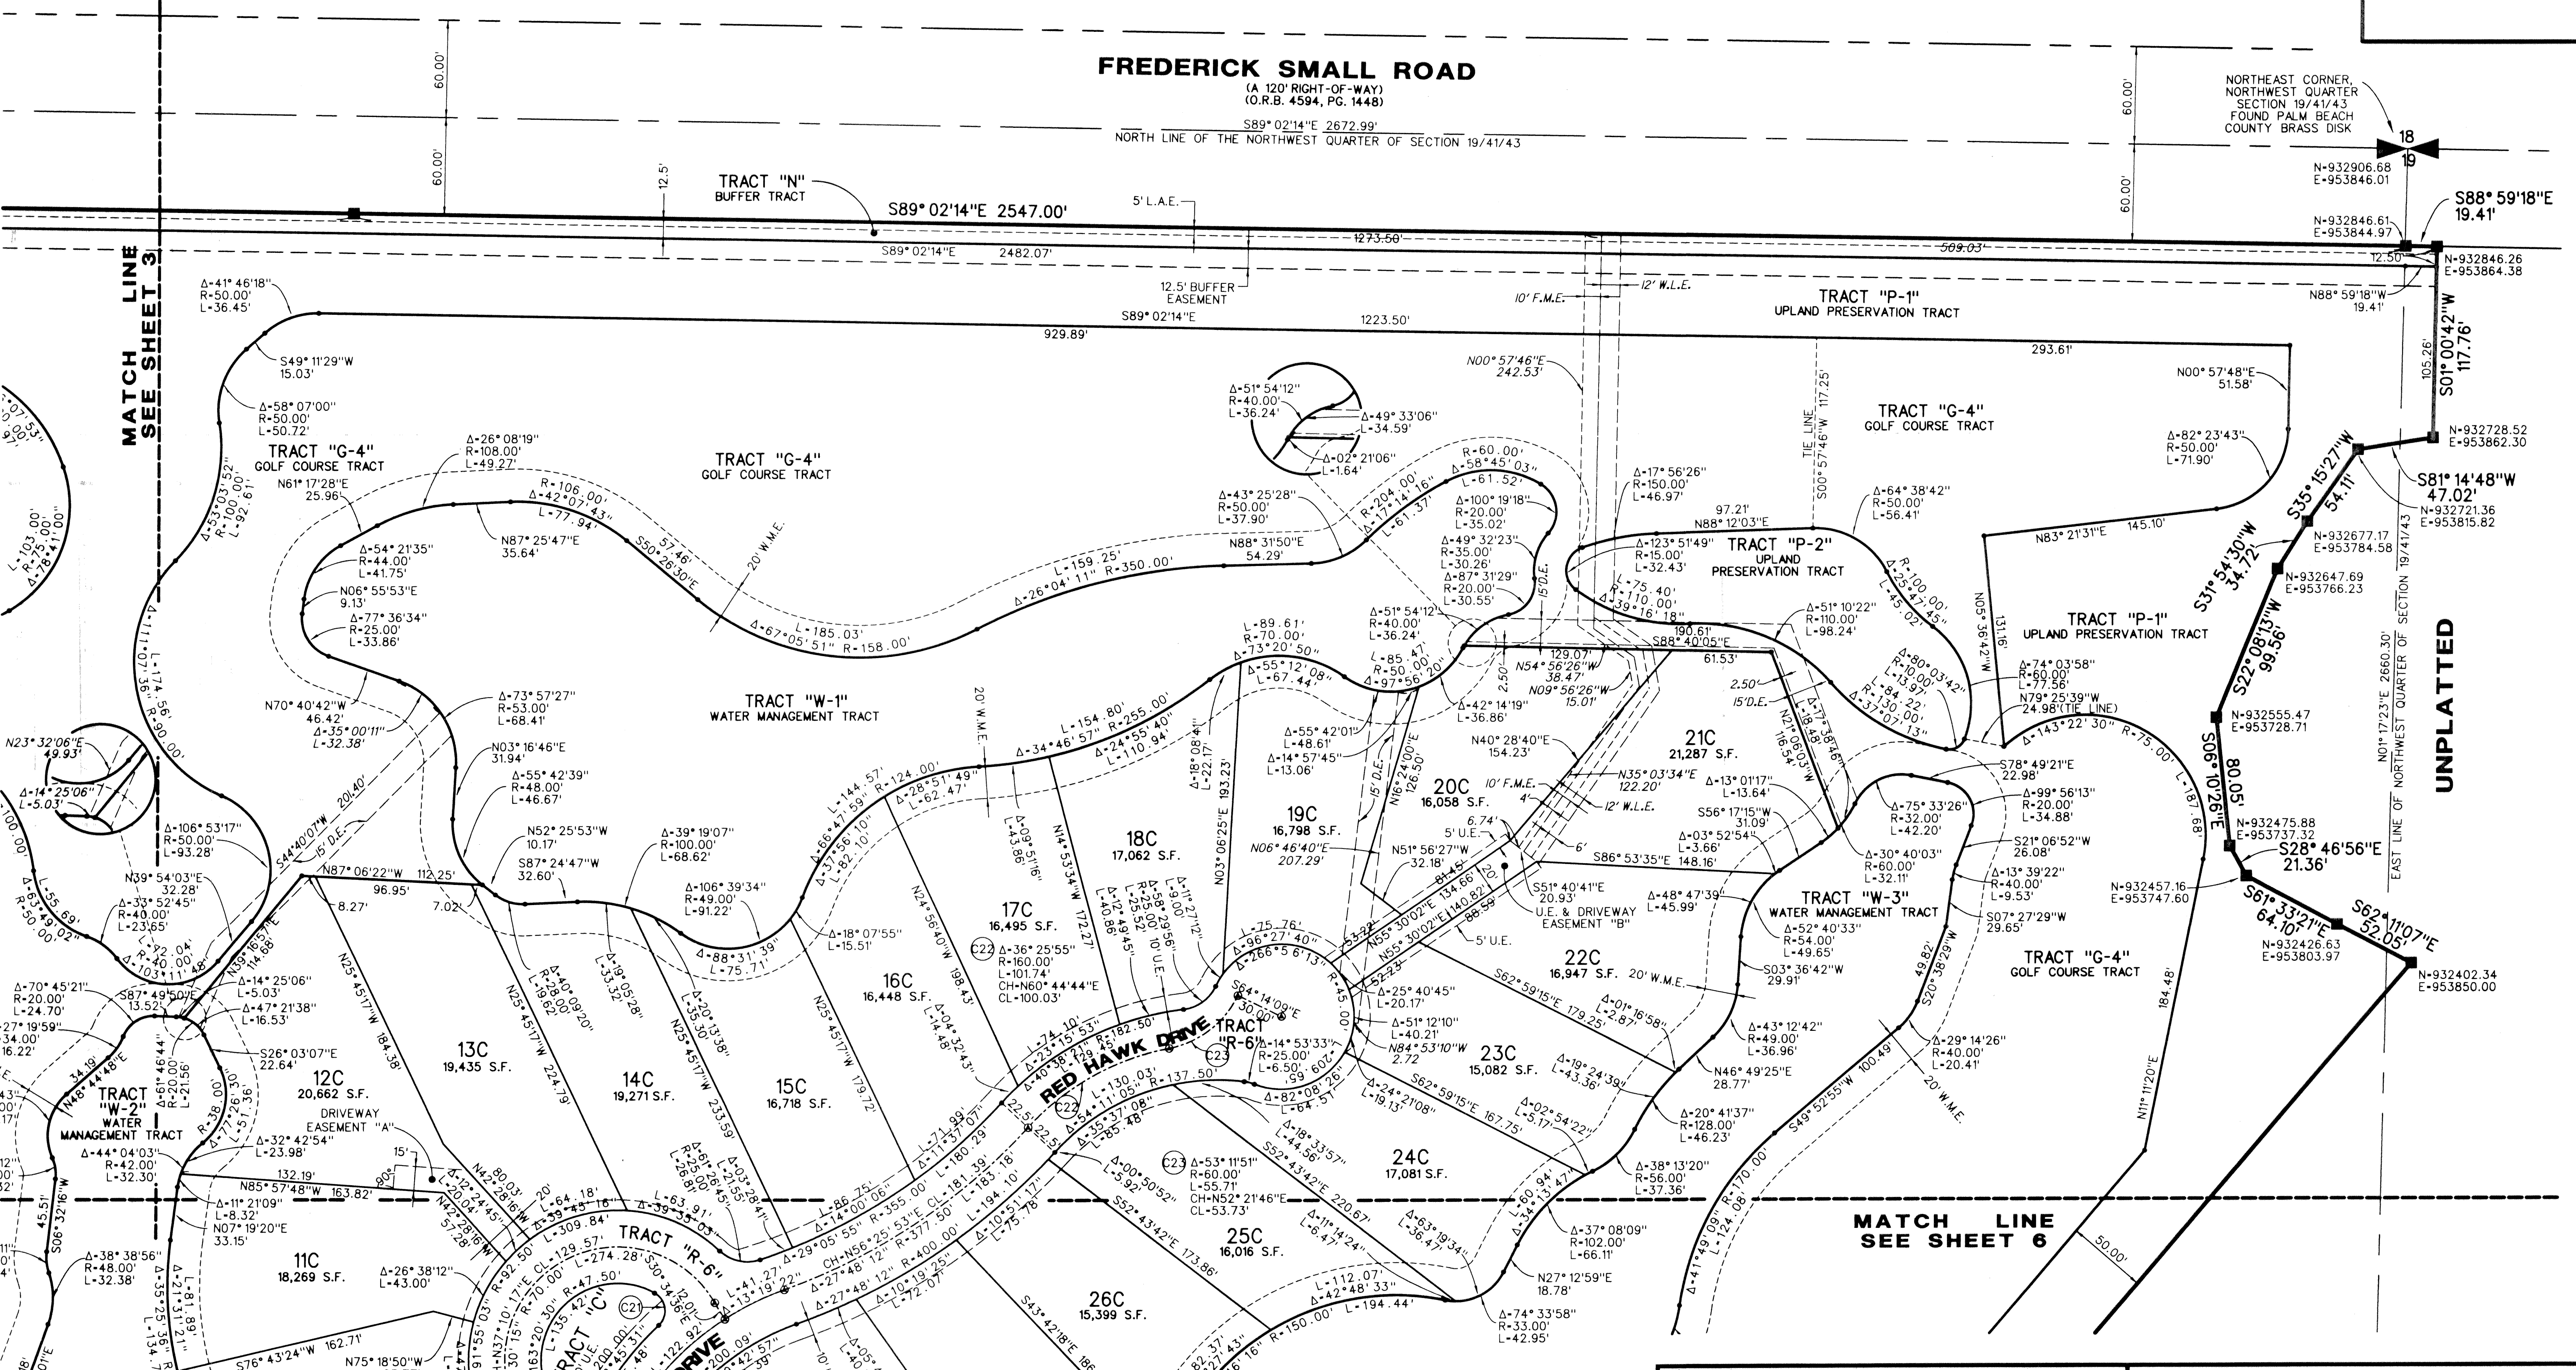

RITZ-CARLTON GOLF CLUB & SPA, JUPITER, A P.U.D.

SITUATE IN SECTION 19, TOWNSHIP 41 SOUTH, RANGE 43 EAST, TOWN OF JUPITER, PALM BEACH COUNTY, FLORIDA
DECEMBER, 2001
SHEET 4 OF 22

MATCH LINE
SEE SHEET 3

MATCH LINE
SEE SHEET 6

UNPLATTED

LIDBERG LAND SURVEYING, INC.
675 West Indian Road, Suite 200,
Jupiter, Florida 33458 TEL. 561-746-8454
LB4431

CAD: K:\UST \ 194143 \ RITZ \ 1690306 \ SHEET4.DGN			
REF: K:\UST \ 194143 \ RITZ \ 1690306 \ 1690306.DGN			
FLD.	FB.	PG.	JOB 00-169-306
OFF. R.W.			DATE 04/28/01
CKD. D.C.L.	SHEET 4	OF 22	DWG. D00-169P